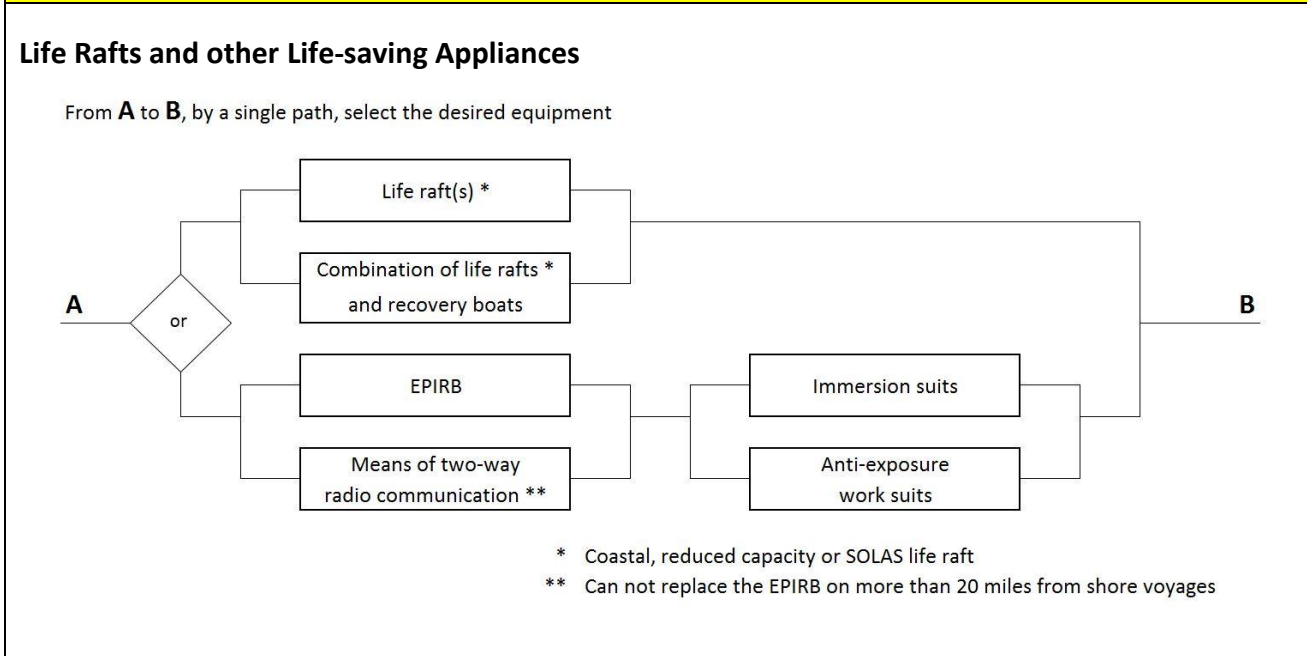

Voyages made : **NC2 (maximum 25 miles from shore)**

Lifejackets	Required SOLAS OR Class 1 OR Class 2 OR Standard OR Small Vessel OR PFD acceptable if: <ul style="list-style-type: none"> - Buoyancy 100 N (22.48 lb) and with turning over capability - Worn by everyone on board a vessel without a deck or deck structure that is underway - Worn by everyone on the deck or in the cockpit on a vessel with a deck or a deck structure that is underway
Reboarding Device	Required
Retrieval Apparatus	Required Except if only one person on board Except if recovery boat on board